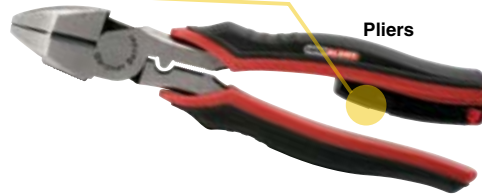

## Safe & Convenient

This patented line of tools with Snap-in sensor detects AC voltage without contacting live wires

**BE SAFE. WORK SMART.**

## Circuit Alert® Voltage Sensing Module

The Circuit Alert® voltage sensing module fits in a whole variety of Circuit Alert® tools.

- Non-contact AC voltage detection.
- Audio and visual alerts.
- Pocket clip.
- Tri-directional momentary on/off switch.