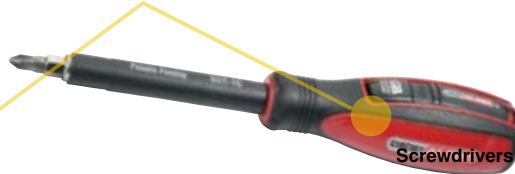

## Safe & Convenient

This patented line of tools with Snap-in sensor detects AC voltage without contacting live wires

**BE SAFE. WORK SMART.**

## Circuit Alert® Voltage Sensing Module

The Circuit Alert® voltage sensing module fits in a whole variety of Circuit Alert® tools.

- Non-contact AC voltage detection.
- Audio and visual alerts.
- Pocket clip.
- Tri-directional momentary on/off switch.