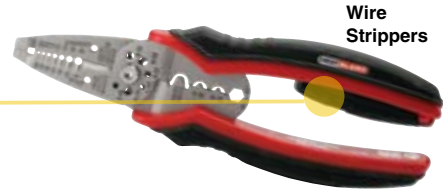

## Safe & Convenient

This patented line of tools with Snap-in sensor detects AC voltage without contacting live wires

**BE SAFE. WORK SMART.**

## Circuit Alert® Voltage Sensing Module

The Circuit Alert® voltage sensing module fits in a whole variety of Circuit Alert® tools.

- Non-contact AC voltage detection.
- Audio and visual alerts.
- Pocket clip.
- Tri-directional momentary on/off switch.

*Patented*

Part #	Description
CAM-10	Voltage-sensing module